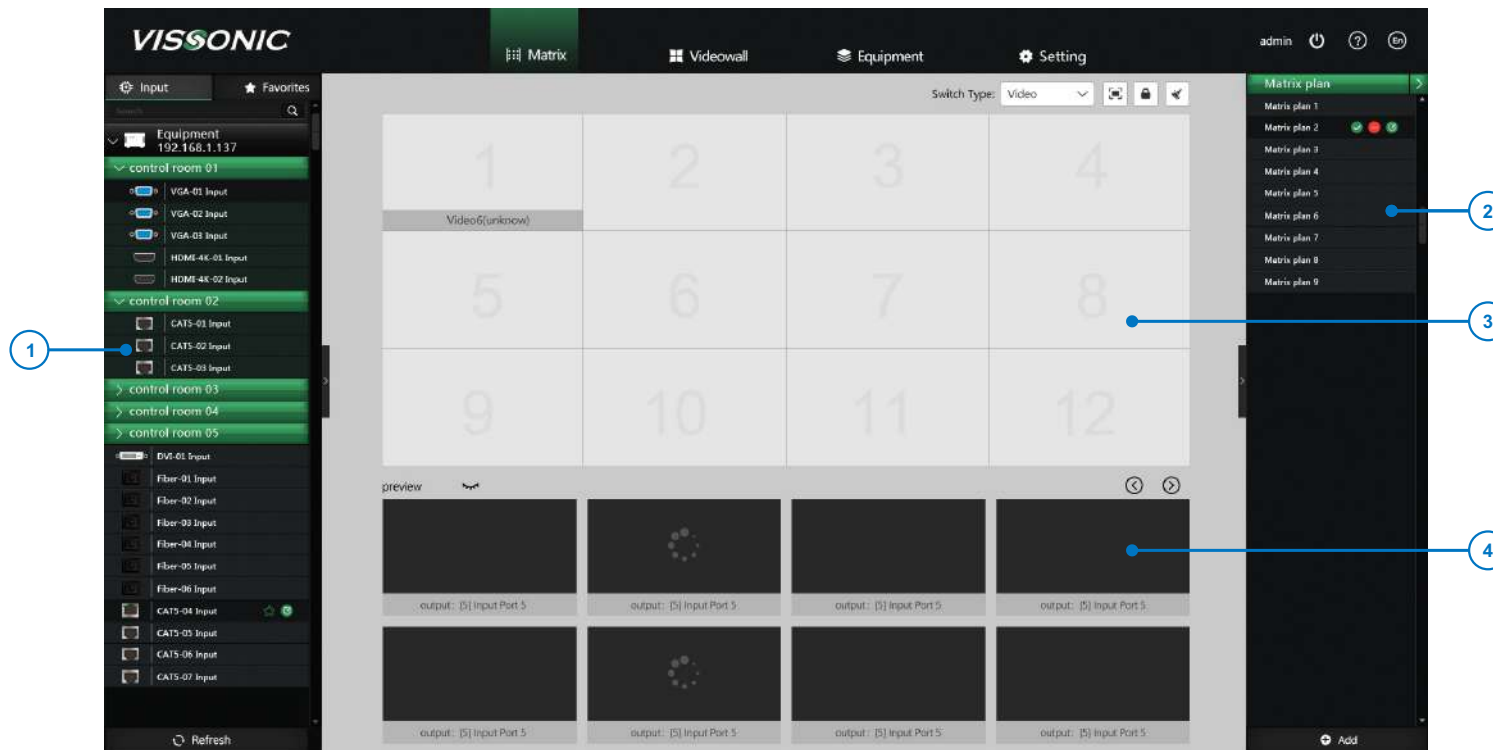

### Modular seamless switching video wall processor

- Flexible configuration for different cards
- LCD display and illuminated buttons
- Full digital seamless switching technology, full frame rate graphics processing algorithm
- Audio can embed in video or digital audio de-embedding as analog audio
- It can monitor the status of all display boards
- With video real-time monitor to show the current video image
- Multiple video wall groups can be managed at the same time

## Built-in web interface in control card

① Input    ② plan    ③ output    ④ preview

- Graphical user interface with drag-and-drop operation
- Support operation from multi-terminal devices, real-time synchronization of status
- Preview card supports visual control on the mobile terminal
- Display board information such as temperature or fan speed
- Draw windows in any display area and generate new signals
- Optional KVM can perform multi-screen operation