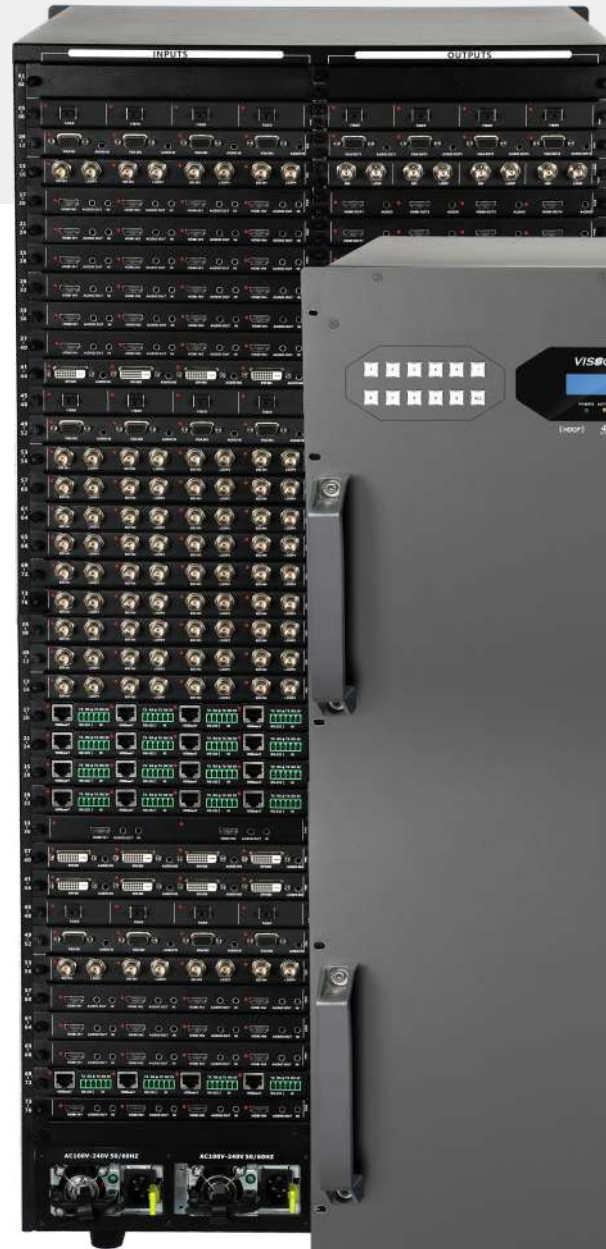

VW-VM144144