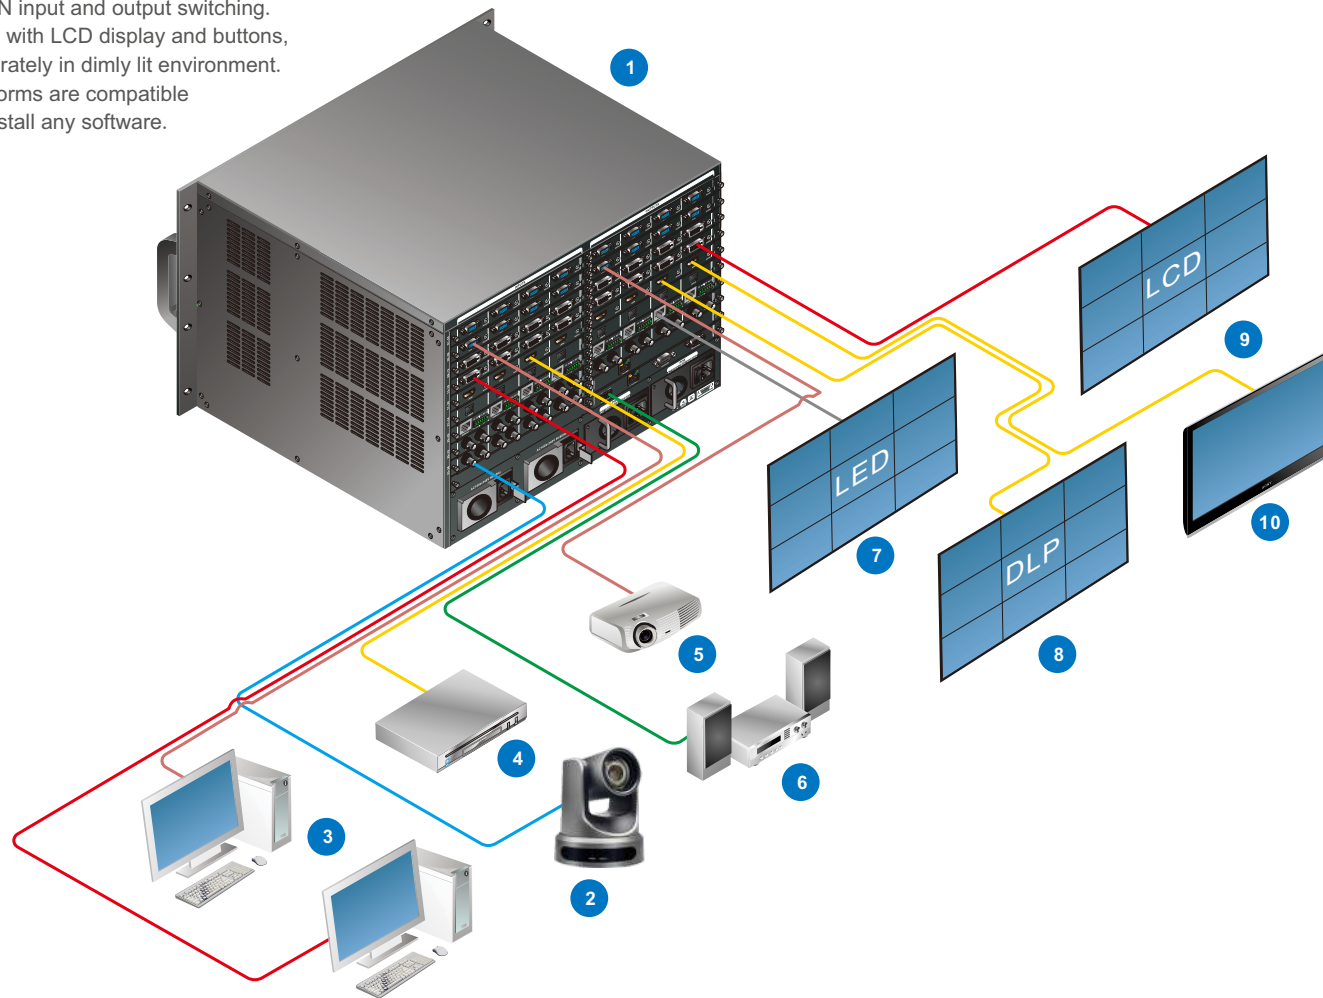

Rich interfaces

Using the pure hardware technology architecture of FPGA, but not using hard disk, no operating system, avoiding system crash and computer virus intrusion; Full modular architecture, users can customize the corresponding board according to their own needs. Enough system source for each card, adding cards to large quantity will not affect the system performance. Hot swap and Plug and play for all cards.

Compatible expansion

It adopts B/S architecture, supports Android, iOS, Windows systems and does not need to install software and plug-ins. The use of IP boards can also support network monitoring access, support web login to set network protocols, onvif, RTP, RTSP, RTCP, TCP, UDP and other network protocols.

Featured functions

Management: Visualized operation management of professional signal source, multi-channel one-to-N input and output switching.

Operation: Equipped with LCD display and buttons, it can still switch accurately in dimly lit environment.

Compatible: All platforms are compatible and do not need to install any software.

1. 1 VIS-VM3636
   Modular seamless switching
   video wall processor
2. 2 VIS-CDC
   Full HD camera
3. 3 PC
4. 4 DVD
5. 5 Projector
6. 6 Power amplifier
7. 7 LED
8. 8 DLP
9. 9 LCD
10. 10 4K HD display

- CAT5e
- HDMI
- SDI
- DVI
- VGA
- Audio